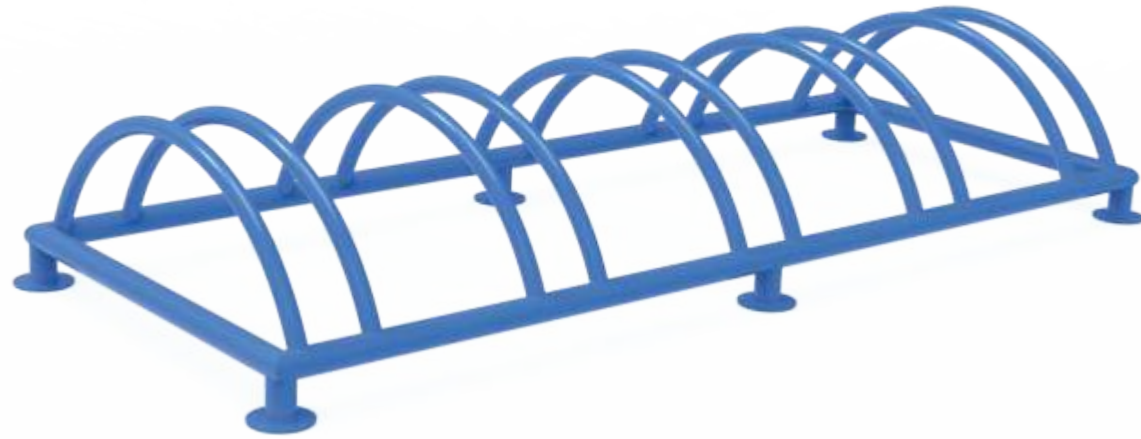

Detaylı incelemek için
QR Kodunu okutun

Bisiklet Parkı
7'li

PM
49

Detaylı incelemek için
QR Kodunu okutun

Bisiklet Parkı
5'li

A close-up photograph of a person's foot wearing a dark blue sneaker with bright yellow laces. The foot is stepping on a brown rubber track with white lane markings. The track surface is textured and appears to be made of rubber. The background is slightly blurred, showing more of the track and some green and blue markings. The overall image has a high-contrast, almost graphic quality.